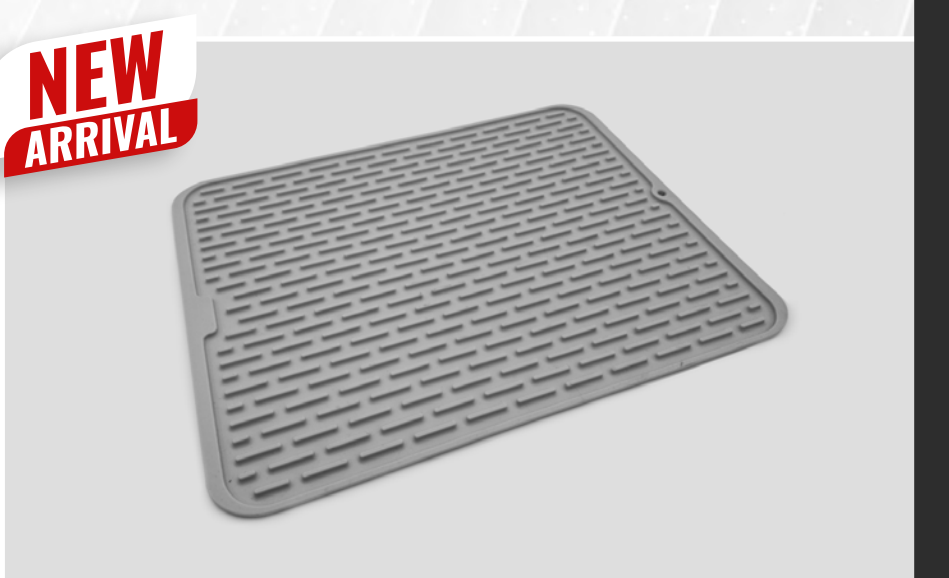

606

16¾" X 12¾" DRYING MAT NON-SLIP HEAT RESISTANT SILICONE

The perfect non-slip silicone mat to fit all of your needs. Made from heat resistant silicone and measuring more than a foot long on each side, this mat has a multitude of uses. From a drying mat for your dishes, a cooling pad for your pots and pans, or even a non-slip pet food tray, the possibilities are endless! The raised grooves on the mat allow for easy drainage and it can be wiped down for easy cleaning.