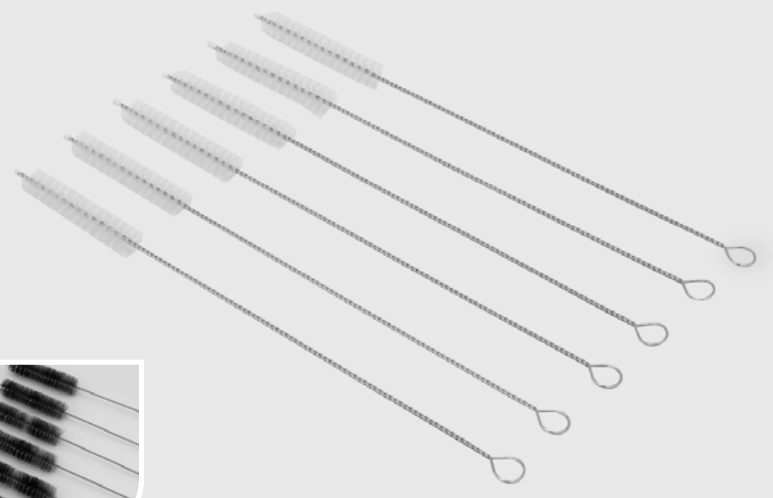

**NEW
ARRIVAL**

015

**7.5" 6 PIECE COCKTAIL STIRRERS
IN CACTUS DESIGN**

Mix and decorate your drinks with these fun cactus themed cocktail stirrers. These stirrers can also be used to mix your coffee or tea. Featuring a small spoon at the end so you can taste test your drink or scoop out fruit bits from your drink. Reusable, easy to clean, and made to withstand both hot and cold temperatures.

009/010

6 PIECE STRAW BRUSH SET

- 009- 6pc 12" Straw Brush Set
- 009BK- 6pc 12" Straw Brush Set
- 010- 6pc 9" Straw Brush Set
- 010BK- 6pc 9" Straw Brush Set

Effortlessly clean and maintain your reusable straws with this versatile 8 piece Straw Brush Set. The large, soft nylon bristles make these the perfect cleaning solution for not just straws but small items such as bottles, lids and hard to reach places well. Made from high-quality food grade stainless steel. Hygienic, durable and multi-purpose.

013SP/013

7 PIECE 8.5" STRAW SET W/ SILICONE PASTEL TIPS

SET INCLUDES- 4 Straight & 2 Curved

Bring with you this on-the-go 7 piece reusable straw set that is the perfect tumbler companion! With this set you can sip on delicious iced coffee, flavorful fruit juices, water, teas, and more. Included are 4 straight silicone tip straws, 2 curved silicone tip straws, and a cleaning brush. Fitted with a removable, pastel silicone tip to protect teeth and provide a comfortable drinking experience. Constructed with stainless steel at a convenient 8.5" length to ensure a durable and reliable product. Enjoy the eco-friendly benefit of reducing plastic straw use and helping the environment. Easy to clean and easy to use.