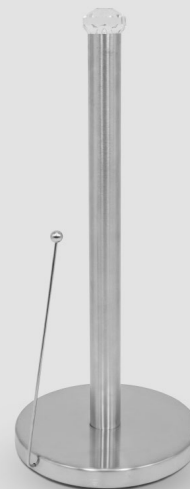

**NEW
ARRIVAL**

476

PAPER TOWEL HOLDER
STAINLESS STEEL W/ CLEAR CRYSTAL TOP

476- Stainless / 476BK- Black
476IV- Ivory / 476CH- Champagne

Adorn your kitchen with these clear crystal top stainless steel paper towel holders. Featuring a side rod to prevent your paper towel from unraveling and a ring top to stop it from falling out. Keep your kitchen clean and tidy with this paper towel holder.