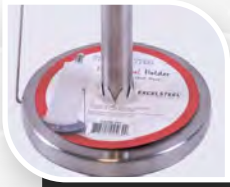

**NEW
ARRIVAL**