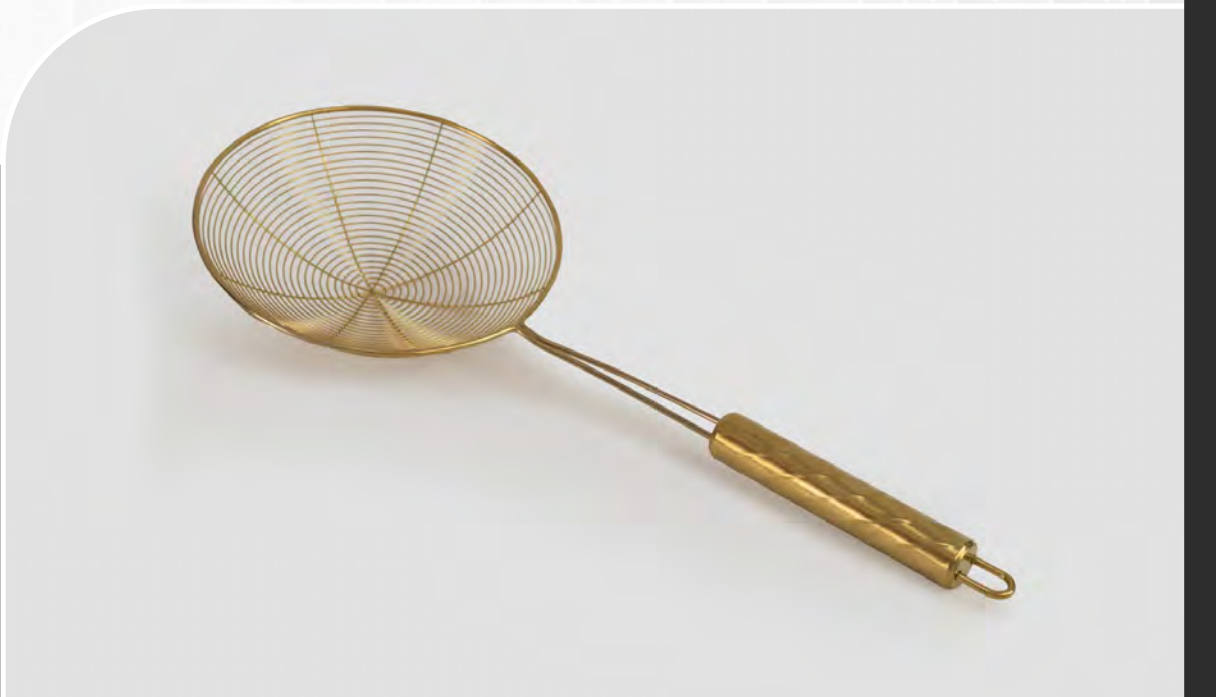

247/248

264

5"
WIRED STRAINER
STAINLESS STEEL
W/STAY COOL HANDLE

Looking for a convenient and durable kitchen tool to use when frying? This stainless steel wire strainer will get the job done. The large capacity strainer lets you move a lot of food at once giving you more control in the kitchen. Long handles are meant to keep your hands away from the stove. There's a hanging loop on the ends for easy drawer-less storage.

287
288

WIRED STRAINER
STAINLESS STEEL
W/ SWIRL HANDLE
& HOOK

287 - 6"
287GD - 6" Gold
288 - 7"

This durable stainless steel strainer is a must have for all chefs. It's perfect for straining out pasta, noodles, vegetables, and anything else you need. Constructed in wired stainless steel for long lasting use. Includes a back hook for easy hanging and storage with a long stay-cool handle. Easy to clean, use, and is dishwasher safe.