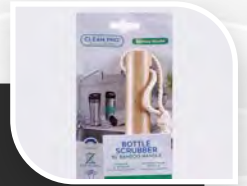

WIDE DISH CLEANING BRUSH W/ ERGONOMIC HANDLE

Looking for versatile cleaning brushes that can tackle all sorts of tough dirt and grime? Look no further! With their durable bristles and comfortable grip handles, these brushes are perfect for scrubbing away stubborn stains and buildup on all sorts of surfaces, from floors to countertops to walls.

860

861

860/861

CLEANING BRUSHES W/ BAMBOO HANDLES

860- Bottle Scrubber / 861- Scrubbing Brush

Clean hard to reach places in a breeze with these Bamboo Handle Brushes. Natural bamboo is eco-friendly, durable in the kitchen, and a beautiful addition to any cleaning set. The solid grip allows for more control when scrubbing hard to reach areas, and the long-lasting bristles are suitable for kitchen, bathroom, showers and sinks.