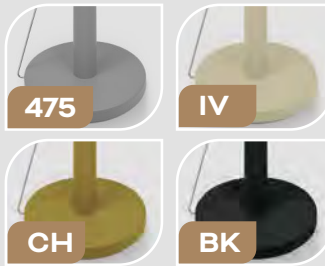

MATTE POLISH PAPER TOWEL HOLDER
STAINLESS STEEL W/ RING TOP

475- Stainless / 475BK- Black
475IV- Ivory / 475CH- Champagne
475IVCH- Ivory w/ Champagne Ring Top
475TPCH- Taupe w/ Champagne Ring Top

If matte colors blend better with your decor, then this set is for you. Featuring a side rod to prevent your paper towel from unraveling and a ring top to stop it from falling out. Keep your kitchen clean and tidy with this paper towel holder.