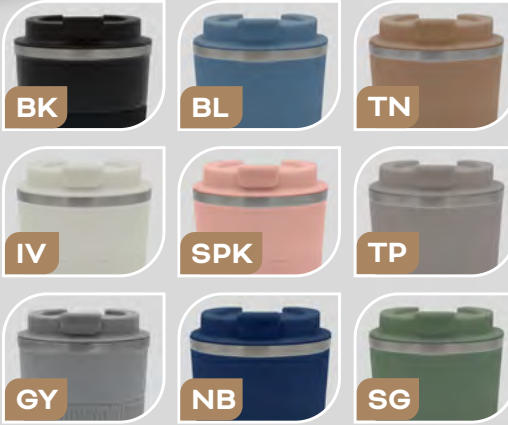

149

17 OZ DOUBLE WALL TUMBLER
VACUUM W/SILICONE SLEEVE

BK- Black / BL- Blue / TN- Tan / IV- Ivory / SPK- Pink
TP- Taupe / GY- Grey / NB- Navy Blue / SG- Sage
SS- Stainless

Elevate your beverage experience with the 17oz Stainless Steel Double Wall Vacuum Tumbler featuring a convenient Silicone Sleeve. Crafted for both style and function, this tumbler holds a generous 17oz of your favorite drinks, from hot coffees to chilled smoothies. The innovative double-wall vacuum insulation technology keeps your beverages at their desired temperatures for extended periods, ensuring every sip is as satisfying as the first.

NEW ARRIVAL