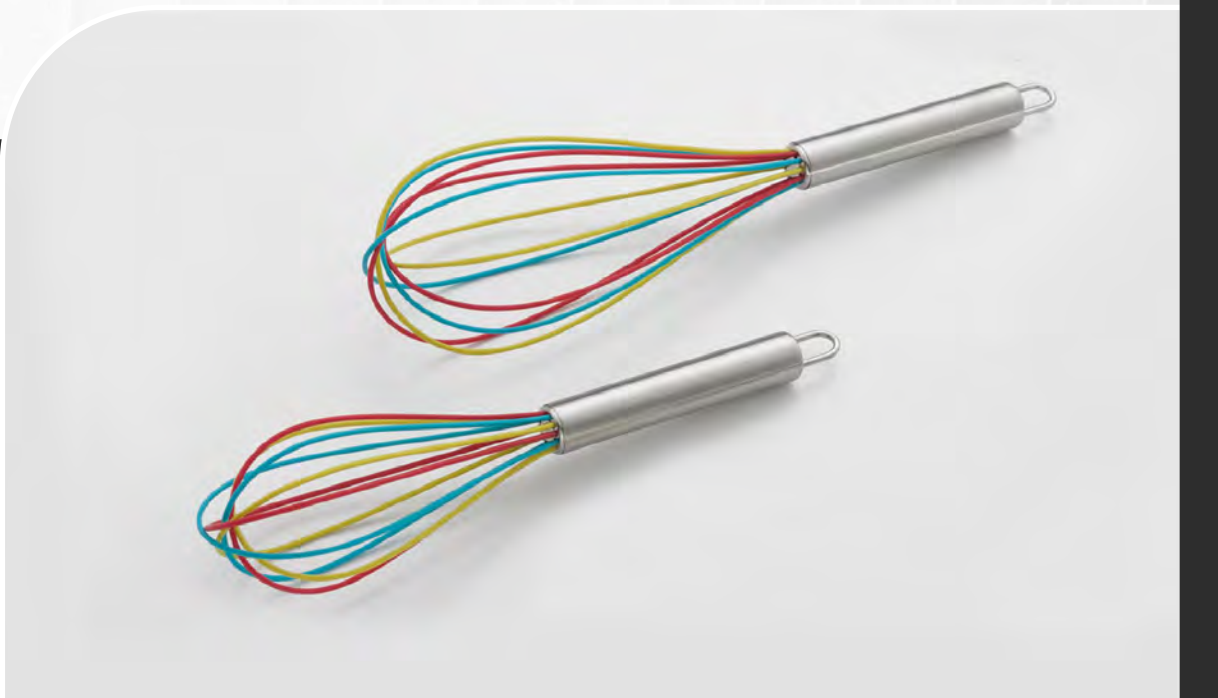

A cooking piece bound to grab attention, this whisk has a tri-colored balloon shape made of stainless steel. It is covered in non-abrasive, yet sturdy silicone so you can freely use on non-stick surfaces without scratching. Adds air to creams, eggs, and anything else you may need, and also features a hanging loop for your convenience.