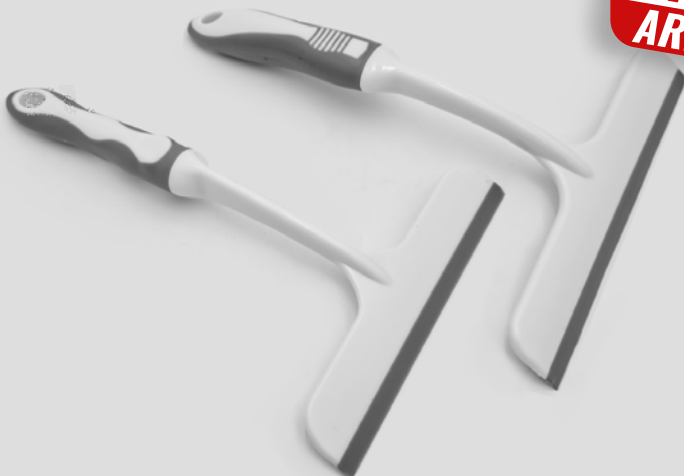

807

WINDOW & GLASS SQUEEGEE
W/ SOFT GRIP HANDLE

Experience streak-free shine with our Window & Glass Squeegee with Soft Grip Handle, perfectly sized at 10" x 7.75". This versatile tool combines efficiency and comfort with its innovative soft grip handle, allowing you to effortlessly achieve crystal-clear glass surfaces without straining your hand. Whether it's windows, mirrors, or shower doors, the high-quality rubber blade ensures a flawless finish, while the compact size makes it ideal for various spaces. Say goodbye to tedious wiping and hello to swift, effortless drying. This squeegee is your trusted companion in maintaining the pristine appearance of your living spaces.

**NEW
ARRIVAL**

812

2 PIECE WINDOW & GLASS SQUEEGEE
W/ SOFT GRIP HANDLE

Constructed with an ergonomic 8.5" plastic handle and perfectly straight rubber blade, our window and glass squeegee requires less pressure when using while conforming to surfaces with ease. With its curved design and flexible rubber blade, this multi-purpose cleaning tool promises a streak-free clean for mirrors, windows, shower doors, car windshields and more. Made from durable plastic and high quality rubber, you never have to worry about your squeegee rusting or scratching surfaces, making it perfect for use in delicate areas. The end of the handle features a hanging hole for easy mounting just about anywhere.