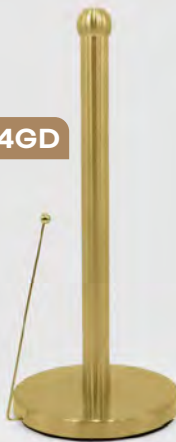

ORGANIZATION

421

422

421/422

PAPER TOWEL HOLDER
GOLD PLATED STAINLESS STEEL

Introducing our elegant gold plated stainless steel paper towel holder. It adds a touch of sophistication to your kitchen or bathroom, while also being incredibly functional. The stainless steel construction ensures durability, while the gold plating adds a luxurious touch. The ring top or crystal top secures the paper towel roll so it doesn't slide out. The small arm keeps the sheets in place and off the counters

**NEW
ARRIVAL**

464

464GD

464SB

464

PAPER TOWEL HOLDER
STAINLESS STEEL W/ BASE

464- Stainless / 464GD- Gold Plated
464SB- Square Base

This elegant stainless steel paper towel holder is perfect for keeping in it simple in the dining room. Features a side rod to secure paper towels from unraveling. A modern design with durable long-lasting use.

**NEW
ARRIVAL**

467

PAPER TOWEL HOLDER
STAINLESS STEEL W/ CLASPING GUARD

467- Stainless / 467BK- Black / 467CH- Champagne
467GD- Gold / 467IV- Ivory

BK

IV

467

CH

Keep your paper towel roll neat and tidy with our Stainless Steel Paper Towel Holder with Clasp Guard. Sturdy and durable, this holder is designed to add convenience to your life. Its clasp guard holds your towels in place, ensuring that no roll goes to waste and no sheets are loose. Perfect for any kitchen, restaurant, or workspace, this holder features a sleek satin stainless steel finish. Its easy-to-use release button makes swapping rolls quick and efficient. Make life simpler with this must-have holder today!