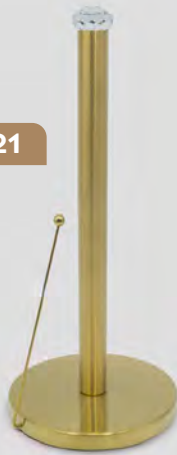

ORGANIZATION

421