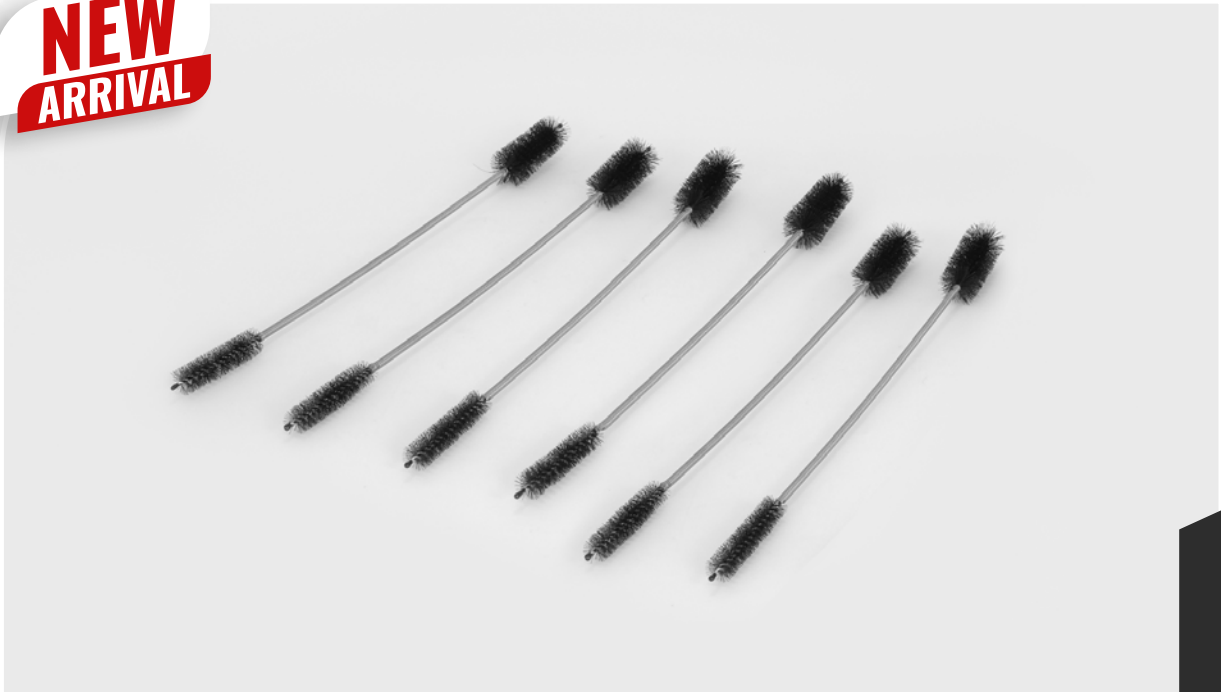

**NEW
ARRIVAL**

CLEANING

859

**MICROFIBER DUSTER
W/ 56" REACH
TELESCOPIC HANDLE**

Cleaning has never been easier with our extendable microfiber duster! With a compact design, this duster is perfect for apartments, dorm rooms, or anyone with limited storage space. The telescopic handle allows anyone to reach the top shelves, light fixtures, and corners of the room. The microfiber material picks up any dust with ease and is safe for use on all surfaces. Keep your space clean with this must have tool.

**NEW
ARRIVAL**

869

**2 PIECE ADJUSTABLE
WALL ORGANIZER
W/ HOOKS & WALL
MOUNTAIN ADHESIVE**

No more cleaning tools on the floor with this handy 2 piece Plastic Wall Mounted Tool Organizer! Easy to install (with options for screw-in wall mounting or damage-free command strips.), hang and hold a variety of brooms, mops and brushes as each strip includes two rubberized handle grips that adjust and conform to your items as well as a foldable hanging hook allowing for a wider variety of options. The non-slip grips secure your items with only the push of one hand and can hold up to five pounds at a time.

**NEW
ARRIVAL**

004

**6 PIECE
12¼" DOUBLE ENDED
FLEXIBLE CLEANING
BRUSHES**

Made from sturdy, high-quality stainless steel and soft flexible nylon bristles, this 6 piece cleaning brush set is perfect for cleaning and maintaining straws, tubes, drains, bottles and more. Versatile and works great to reach those hard to reach spaces, this cleaning brush set is perfect for all of your detailing needs as the brush handle is made to bend in all directions without deforming and the nylon bristles are easy to clean and reuse.