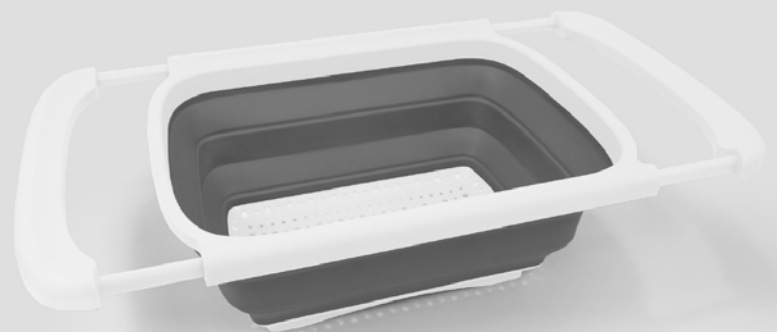

203

13.5" OVER THE SINK STRAINER STAINLESS STEEL W/EXTENDABLE HANDLES

203 - Black / 203IV - Ivory
203SG - Sage / 203SGY - Grey

This durable stainless steel mesh strainer is perfect for everyday use in the kitchen or bathroom. The 13.5" size makes it a good fit for most sinks, and the extendable handles allow you to customize the fit even further. The fine mesh catches food particles and hair, keeping your drains clean and free of clogs. The non-slip rubber handles provide a secure grip, even when your hands are wet.

212

13.5" OVER THE SINK STRAINER STAINLESS STEEL PERFORATED

Crafted from high-quality stainless steel, this versatile perforated strainer fits securely over your sink, optimizing your kitchen space and providing a convenient solution for rinsing and draining fruits, vegetables, pasta, and more.

611

10.5" OVER THE SINK STRAINER COLLAPSIBLE W/EXTENDABLE HANDLES

Introducing the ultimate kitchen companion, the 10.5" TPR Collapsible over the sink strainer with extendable handles! Say goodbye to messy countertops and hello to efficient and clutter-free meal prep. This versatile strainer is perfect for rinsing your fresh fruits and veggies, effortlessly straining pastas, and even doubling as a convenient dish washing station. It's innovative collapsible design and extendable handles allows it to fit most sinks and easily be hidden away when not in use. Generous 6qt capacity and sturdy construction.