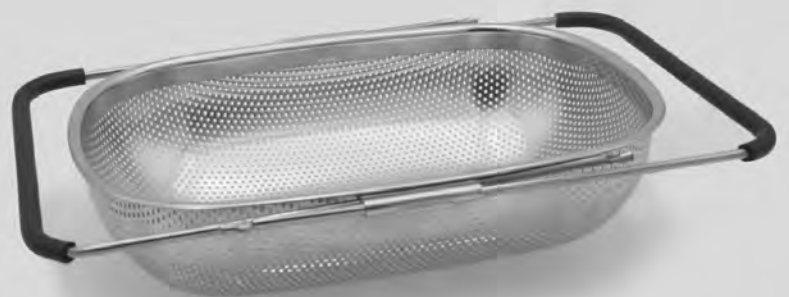

731

**3 PIECE
COLANDER SET**
STAINLESS STEEL

SET INCLUDES
1 QT / 2.5 QT / 4 QT

With any of these graduated stainless steel colanders, the perforated design allows for fast and thorough draining or rinsing. Used to prepare fruits, vegetables, pasta, and even meat. Constructed of high quality stainless steel, the large handles allow for a firm, comfortable grip. Featuring a mirror polished interior and exterior. Each colander also nests for convenient storage. A sturdy base provides for secure placement on the countertop or in the sink.

203

13.5" OVER THE SINK STRAINER STAINLESS STEEL W/EXTENDABLE HANDLES

203 - Black / 203IV - Ivory
203SG - Sage / 203SGY - Grey

This durable stainless steel mesh strainer is perfect for everyday use in the kitchen or bathroom. The 13.5" size makes it a good fit for most sinks, and the extendable handles allow you to customize the fit even further. The fine mesh catches food particles and hair, keeping your drains clean and free of clogs. The non-slip rubber handles provide a secure grip, even when your hands are wet.

212

13.5" OVER THE SINK STRAINER STAINLESS STEEL PERFORATED

Crafted from high-quality stainless steel, this versatile perforated strainer fits securely over your sink, optimizing your kitchen space and providing a convenient solution for rinsing and draining fruits, vegetables, pasta, and more.

611

10.5" OVER THE SINK STRAINER COLLAPSIBLE W/EXTENDABLE HANDLES

Introducing the ultimate kitchen companion, the 10.5" TPR Collapsible over the sink strainer with extendable handles! Say goodbye to messy countertops and hello to efficient and clutter-free meal prep. This versatile strainer is perfect for rinsing your fresh fruits and veggies, effortlessly straining pastas, and even doubling as a convenient dish washing station. It's innovative collapsible design and extendable handles allows it to fit most sinks and easily be hidden away when not in use. Generous 6qt capacity and sturdy construction.