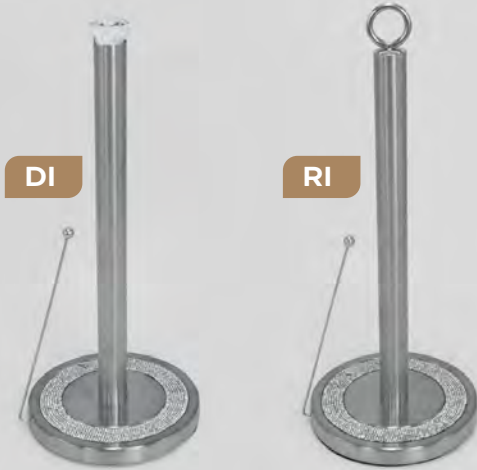

**NEW
ARRIVAL**

474

PAPER TOWEL HOLDER
STAINLESS STEEL W/ DIAMOND BASE

474DI- Crystal Top / 474RI- Ring Top

Add a touch of elegance and sophistication to your kitchen with this gorgeous diamond base stainless steel paper towel holder. Featuring a side rod to prevent your paper towel from unraveling and a ring or diamond top to stop it from falling out. Keep your kitchen clean and tidy with this paper towel holder.