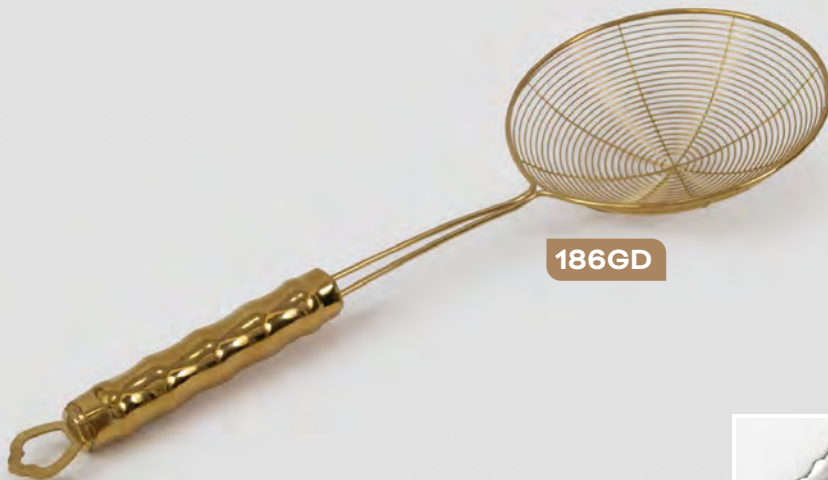

330

330IV

330SGY

331

391

186GD

186/187

STRAINER W/ BAMBOO PATTERNED STAINLESS STEEL HANDLE

186 - 4" / 186GD - 4" Gold / 187 - 6"

Features a long bamboo style handle to keep hands away from heat. Handle also provides an easy and comfortable grip to keep a firm hold. Strainer includes a crown loop at the end of the handle for convenient storage. Its high quality stainless steel construction guarantees a long-lasting durability and reliability use. It's perfect for straining out pasta, noodles, vegetables, and anything else you need. Easy to clean, use, and is dishwasher safe.