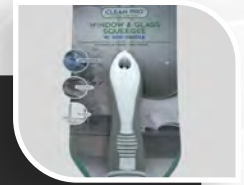

WINDOW & GLASS SQUEEGEE W/ GRIP HANDLE

Leave your flat surfaces clean and streak free. The shape and soft material of the handle ensures a secure and comfortable grip while you work. Usable on more than just household windows. Wipe car windows, shower walls, counters, and mirrors with this all-purpose squeegee.