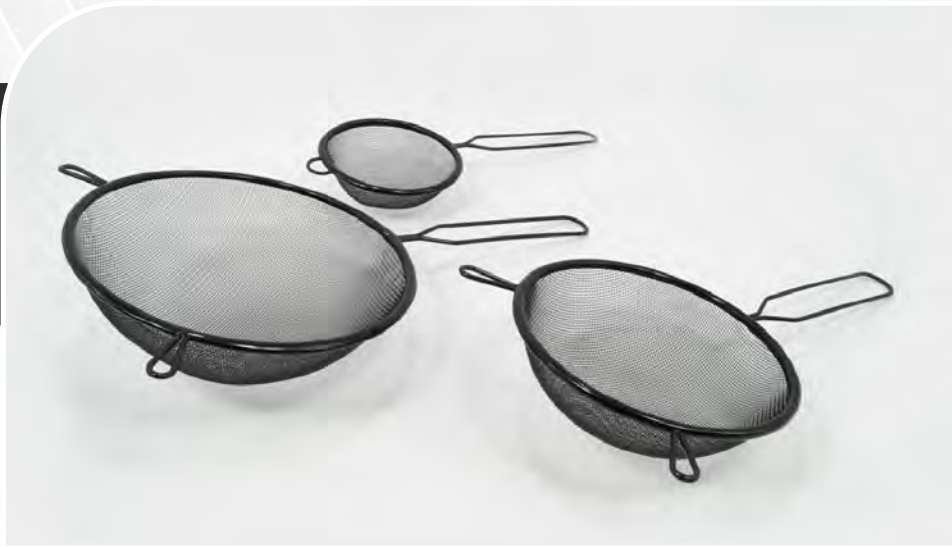

**NEW
ARRIVAL**

292/293

PERFORATED STRAINER
STAINLESS STEEL W/ WOOD HANDLE

292 - 5.5" / 293 - 6.25"

This durable stainless steel strainer is a must in the kitchen. It's perfect for draining excess liquids from pasta, vegetables, and fruits. Features a wooden handle for a comfortable and stronger grip. Includes a back hook for easy hanging and storage, as well as side hooks for resting. Dishwasher friendly.

737

SET OF 3 STRAINERS
STAINLESS STEEL W/ LONG STAY
COOL HANDLES

SET INCLUDES- 4" / 5.5" / 6.5"

This 3 piece set is essential for straining and draining excess liquids from pasta, vegetables, and more. With its ergonomic design, you can expect and comfortable cooking experience. Constructed with high-quality stainless steel to be durable and long-lasting. When cooking or baking with dry ingredients, you can sift and sieve with ease to separate and recombine powders such as flour, baking soda, spices, and more! Low on storage space? Clear up kitchen space and use the hook slot to hang them on a rack or hook! Rust-resistant and dishwasher safe to ensure your strainer is reliable and has a long lifespan.

738

5" WIRED STRAINER
STAINLESS STEEL W/STAY COOL HANDLE

SET INCLUDES- 4" / 5.5" / 7"

This 3 piece graduated stainless steel strainer set is a must in the kitchen. It's perfect for draining excess liquids from pasta, vegetables, and fruits. The high quality stainless steel double-rod design ensures this product is durable and reliable. Includes a hook for easy hanging and storage, as well as assist hooks for resting.