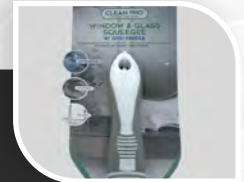

807

WINDOW & GLASS SQUEEGEE
W/ SOFT GRIP HANDLE

Experience streak-free shine with our Window & Glass Squeegee with Soft Grip Handle, perfectly sized at 10" x 7.75". This versatile tool combines efficiency and comfort with its innovative soft grip handle, allowing you to effortlessly achieve crystal-clear glass surfaces without straining your hand. Whether it's windows, mirrors, or shower doors, the high-quality rubber blade ensures a flawless finish, while the compact size makes it ideal for various spaces. Say goodbye to tedious wiping and hello to swift, effortless drying. This squeegee is your trusted companion in maintaining the pristine appearance of your living spaces.