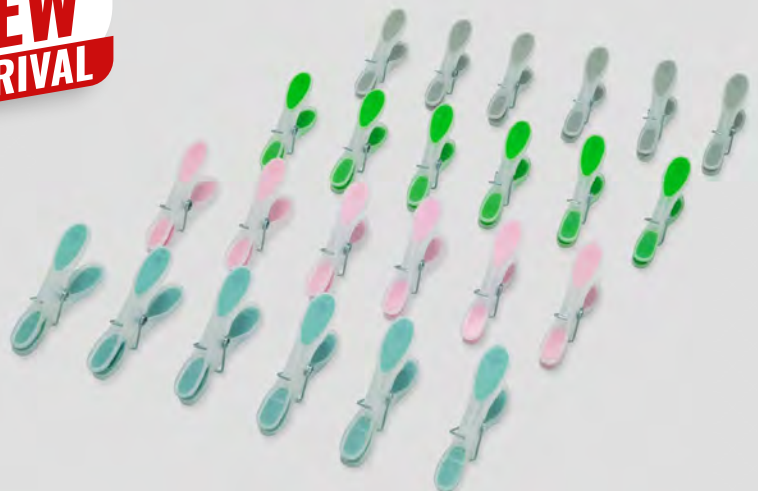

**NEW
ARRIVAL**

628/629

9 PIECE STAINLESS STEEL HOOK
ADHESIVE BACKS

628- Oval / 629- Square

Use these hooks around the house to store or easily access your belongings. Hang up your bag and keys near the front door or decorate your room with string lights and accessories. These are also great for storing away your favorite Cook Pro tools and gadgets! These stainless steel hooks are sturdy and durable. Perfect for use on wood, tiles, and metal.

**NEW
ARRIVAL**

631

24 PIECE CLOTHESPIN
W/ TPR GRIP

Organize and maintain a happy clean environment with this 24 piece clothespin set that comes in a cute shade of green, pink, blue, and gray. Decorate using these clothespins to hang up pictures and notes or use these to air dry your laundry. The TPR grip serves as a soft and comfortable handle for ease of use.