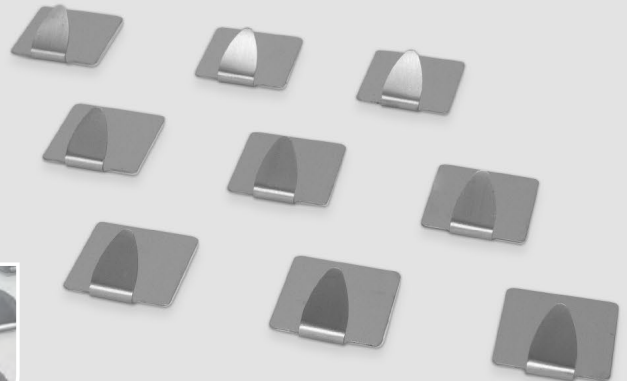

**NEW
ARRIVAL**

628/629

9 PIECE STAINLESS STEEL HOOK
ADHESIVE BACKS

628- Oval / 629- Square

Use these hooks around the house to store or easily access your belongings. Hang up your bag and keys near the front door or decorate your room with string lights and accessories. These are also great for storing away your favorite Cook Pro tools and gadgets! These stainless steel hooks are sturdy and durable. Perfect for use on wood, tiles, and metal.